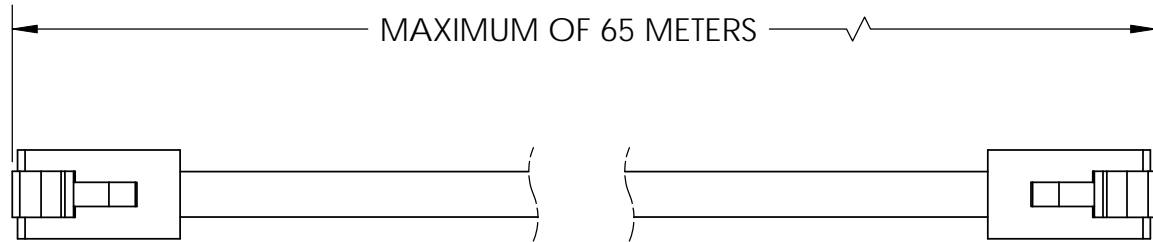

**NEWNEX PROPRIETARY**

THIS DOCUMENT AND THE DATA DISCLOSED HEREIN OR WITHIN IS NOT TO BE REPRODUCED, USED, OR DISCLOSED IN WHOLE OR PART TO ANYONE WITHOUT THE WRITTEN PERMISSION OF NEWNEX

P1

P2

WIRING STRUCTURE		
P1	COLOR	P2
1	Orange/White	7
2	Orange	8
3	Green/White	3
4	Blue	4
5	Blue/White	5
6	Green	6
7	Brown/White	1
8	Brown	2

**NOTES:**

1. Cable: CAT5e or CAT6.
2. Connector: RJ-45 Male.

Newnex Technology Corp.

UNLESS OTHERWISE SPECIFIED DIMENSIONS ARE IN MILLIMETERS TOLERANCES ARE:		MATERIAL		TITLE:	
FRACTIONS DECIMALS ANGLES ± NA X± 0.2 ± 0.5 XX± 0.1 XX± 0.05		PROJ:		Newnex Special Wire Cat5/e or CAT6 Cable Wiring	
SCALE: 1:1		REV: A		DRAWN BY: CW	
PART NUMBER:		DATE: 7/29/2011		CHECKED BY: TM	
				SHEET 1 OF 1	