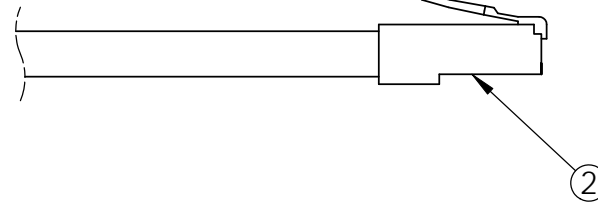

**NEWNEX PROPRIETARY**

THIS DOCUMENT AND THE DATA DISCLOSED HEREIN OR WITHIN IS NOT TO BE REPRODUCED, USED, OR DISCLOSED IN WHOLE OR PART TO ANYONE WITHOUT THE WRITTEN PERMISSION OF NEWNEX

P1

P2

WIRING STRUCTURE		
P1	COLOR	P2
1	Orange/White	7
2	Orange	8
3	Green/White	3
4	Blue	4
5	Blue/White	5
6	Green	6
7	Brown/White	1
8	Brown	2

**NOTES:**

1. Cable: CAT5e or CAT6.
2. Connector: RJ-45 Male.

Newnex Technology Corp.

UNLESS OTHERWISE SPECIFIED DIMENSIONS ARE IN MILLIMETERS TOLERANCES ARE:		MATERIAL		TITLE:	
FRACTIONS DECIMALS ANGLES ± NA X± 0.2 ± 0.5 XX± 0.1 XX± 0.05		PROJ:		Newnex Special Wire Cat5/e or CAT6 Cable Wiring	
SCALE: 1:1		REV: A		DRAWN BY: CW	
PART NUMBER:		DATE: 7/29/2011		CHECKED BY: TM	
				SHEET 1 OF 1	