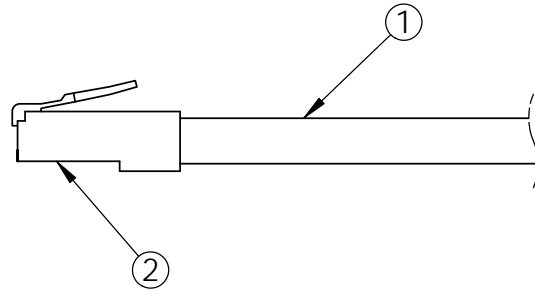

**NEWNEX PROPRIETARY**

THIS DOCUMENT AND THE DATA DISCLOSED HEREIN OR WITHIN IS NOT TO BE REPRODUCED, USED, OR DISCLOSED IN WHOLE OR PART TO ANYONE WITHOUT THE WRITTEN PERMISSION OF NEWNEX

P1

P2

WIRING STRUCTURE		
P1	COLOR	P2
1	Orange/White	7
2	Orange	8
3	Green/White	3
4	Blue	4
5	Blue/White	5
6	Green	6
7	Brown/White	1
8	Brown	2

**NOTES:**

1. Cable: CAT5e or CAT6.
2. Connector: RJ-45 Male.

Newnex Technology Corp.

UNLESS OTHERWISE SPECIFIED DIMENSIONS ARE IN MILLIMETERS TOLERANCES ARE:		MATERIAL		TITLE:	
FRACTIONS DECIMALS ANGLES ± NA X± 0.2 ± 0.5 XX± 0.1 XX± 0.05		PROJ:		Newnex Special Wire Cat5/e or CAT6 Cable Wiring	
SCALE: 1:1		REV: A		DRAWN BY: CW	
PART NUMBER:		DATE: 7/29/2011		CHECKED BY: TM	
				SHEET 1 OF 1	